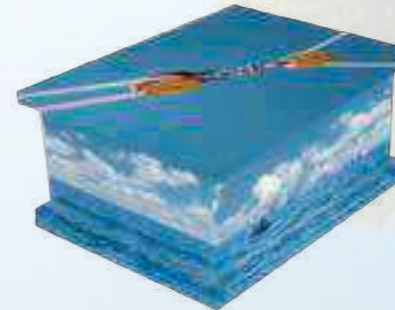

PERSONALISED PICTURE ASHES CASKETS

Reflections

REFLECTIONS PICTURE ASHES CASKETS

Everyone in life is unique, and we believe that a picture ashes casket should reflect the individual qualities of the departed. We offer a fully personalised service that lets you create a one-off piece of art that celebrates the life of your loved one.

A simple wood ashes casket with a choice of over sixty original printed designs including floral, sport, landscape, animal and hobby themes. A personalised service lets you add, modify and create new artwork that reflects the interests or personality of your loved one.

Choose from over 60 designs in our floral, landscape, sporting, pastimes or poetry themes. Please ask your funeral arranger for more information or visit www.picturecoffins.co.uk

SAILING